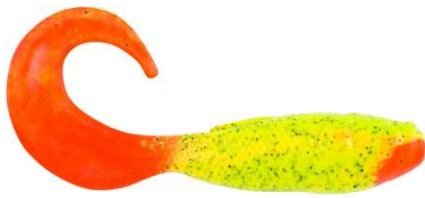

## GULP!<sup>®</sup> SALTWATER SWIMMING MULLET

- Realistic head and body design
- High action swimming tail
- Features Gulp! extreme scent dispersion

Material #	Model #	Color
<b>3in   11ct   Bag</b>		
1120274	GSSM3-CH	Chartreuse
1509646	GSSM3-CPN	Chartreuse Pepper Neon
1573131	GSSM3-CHR	Chrome
1588559	GSSM3-DZLC	Dazzleberry Chrome
1509647	GSSM3-FT	Firetiger
1573132	GSSM3-FLGD	Fool's Gold
1519913	GSSM3-GLOR	Glow/Orange
1573133	GSSM3-GRNCR	Green Chrome
1588558	GSSM3-KEYLC	Key Lime Chrome
1128657	GSSM3-NCH	Nuclear Chicken
1588561	GSSM3-OCSFT	Ocean Shift
1120275	GSSM3-PW	Pearl White
1519911	GSSM3-PWC	Pearl White/Chartreuse
1519912	GSSM3-PWP	Pearl White/Pink
1120276	GSSM3-PK	Pink
1509648	GSSM3-PSH	Pink Shine
1573134	GSSM3-PPC	Purple Chrome
1519914	GSSM3-RBGC	Root Beer Gold/Chartreuse
1588560	GSSM3-VIOHF	Violet Haze Fleck

Chrome

Curried Chicken

Material #	Model #	Color
<b>6in   3ct   Bag</b>		
1236861	GSSM6-CH	Chartreuse
1236862	GSSM6-GL	Glow
1519972	GSSM6-NCH	Nuclear Chicken
1236864	GSSM6-PW	Pearl White
1519968	GSSM6-PWC	Pearl White/Chartreuse
1236865	GSSM6-PK	Pink
1509691	GSSM6-PSH	Pink Shine

Dazzleberry Chrome

Firetiger

Fool's Gold

Glow

Glow/Orange

Green Chrome

Green Prawn

Key Lime Chrome