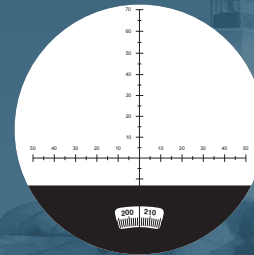

RANGEFINDING RETICLE ENDURANCE ED - MARINE OPTICS

Selected models have a built-in Rangefinding Reticle alongside the compass within the optical view. The rangefinding reticle can be used to calculate distance between you and the object you are looking at. This can be extremely important in nautical environments assisting as a visual check and as a failsafe to on-board navigation systems.

The rangefinding reticle is made up of a grid-like pattern of lines that are segmented into Milliradians, known sometimes as Mils. A milliradian is a unit of angle that can be used to calculate the distance of a known sized object.

RANGEFINDING EQUATION:

$$\text{Distance (yards)} = \frac{\text{Height of known object (feet)} \times 333}{\text{Number of Milliradians on reticle}}$$

If you were looking at a lighthouse on shore that you knew to be 60ft tall and looking through the rangefinding reticle it measured 50 milliradian:

$$\text{Distance} = 60 \times 333 / 50 = 400\text{yds}$$

The lighthouse is 400 yards away.