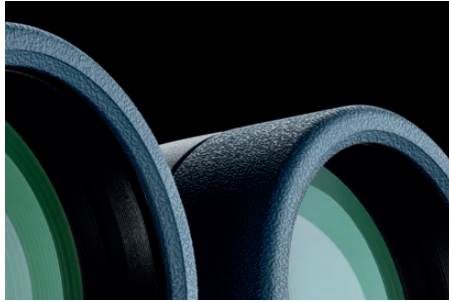

SPECIAL FEATURES ENDURANCE ED - MARINE OPTICS

COMPASS (SELECTED MODELS)

An integrated compass allows you to pinpoint your bearing and that of any object or land. The compass on model 36 506 (7x50 Binocular) is illuminated for even more visibility in low light conditions.

7x MAGNIFICATION, PERFECT FOR MARINE APPLICATIONS

Recognized as the ideal magnification for marine applications, a 7x magnification ensures you are able to steadily keep the target image in view, even in rough waters.