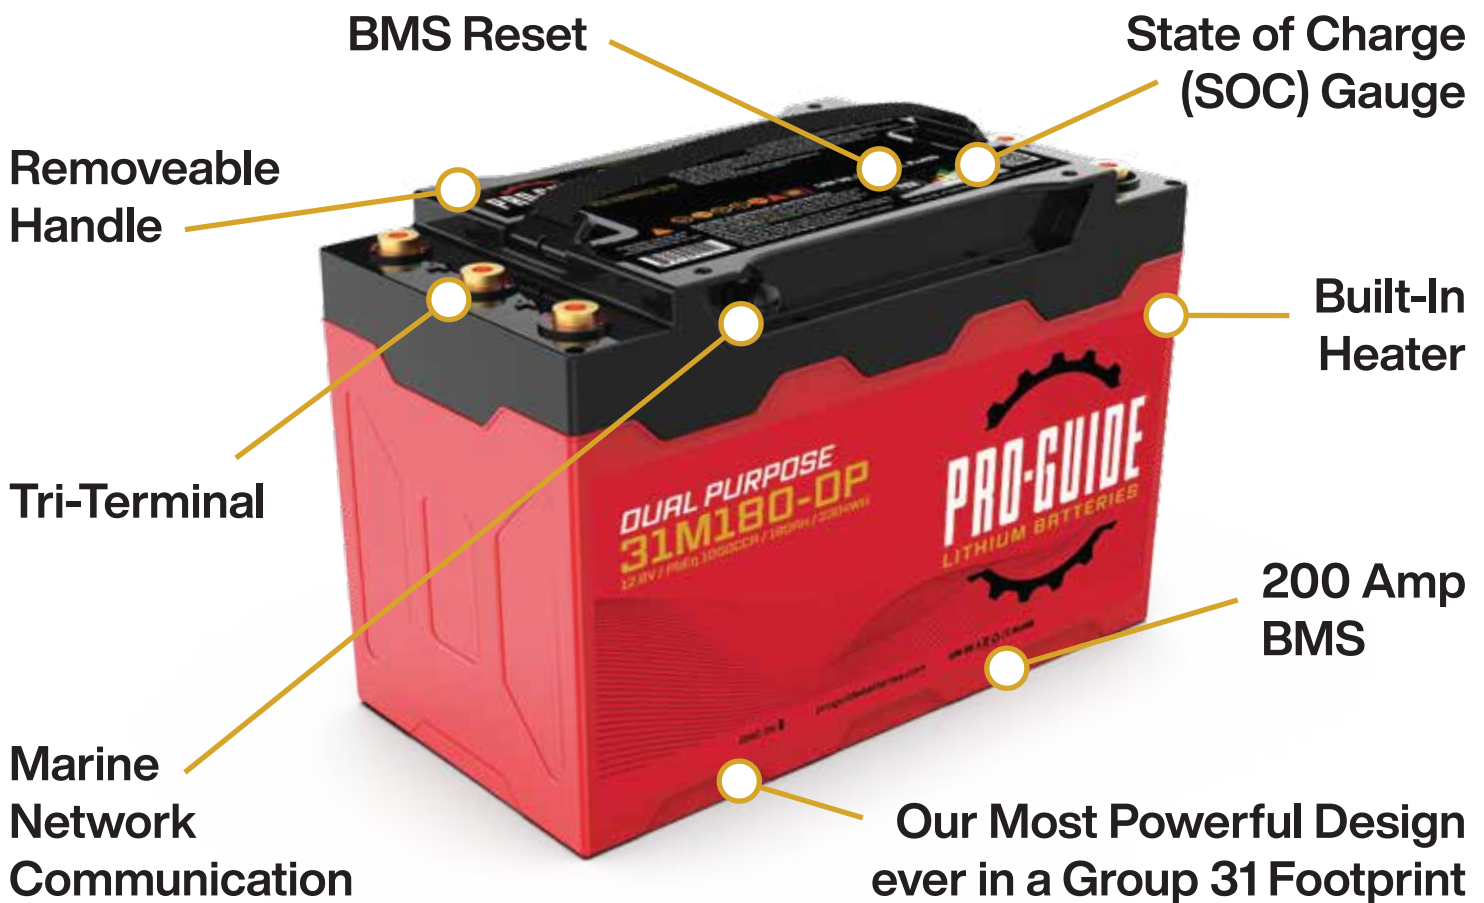

PRO-GUIDE®

PRO-GUIDE LITHIUM BATTERY SPECIFICATIONS

PRO-GUIDE Part #	Industry Group Size	Nom V	AH	Rated WH	PbEq CCA	Charge Amp		Terminal Type	Gross Wt		Dimension (mm)			Dimension (in)		
						STD	MAX		kg	lb	L	W	H	L	W	H
PRO-GUIDE LITHIUM DUAL PURPOSE																
31M180-DP	Group 31	12.8	180	2304	1000	10	90	3 Internal Tread (M8)	19	41.89	332	176	226	13.07	6.93	8.9
31M235-DP	Group 31 Tall	12.8	235	3008	1000	10	117.5	3 Internal Tread (M8)	24	52.91	332	176	275	13.07	6.93	10.83
PRO-GUIDE LITHIUM DEEP CYCLE																
16VM160	Group 31 Tall	16	160	2560	N/A	10	80	3 Internal Tread (M8)	20	44.09	332	176	275	13.07	6.93	10.83
24VM90	Group 31	25.6	90	2304	N/A	10	45	3 Internal Tread (M8)	19	41.89	332	176	226	13.07	6.93	8.9
24VM115	Group 31 Tall	25.6	115	2944	N/A	10	57.5	3 Internal Tread (M8)	24	52.91	332	176	275	13.07	6.93	10.83
36VM60	Group 31	38.4	60	2304	N/A	10	30	3 Internal Tread (M8)	20	44.09	332	176	226	13.07	6.93	8.9
36VM75	Group 31 Tall	38.4	75	2880	N/A	10	37.5	3 Internal Tread (M8)	23	50.71	332	176	275	13.07	6.93	10.83