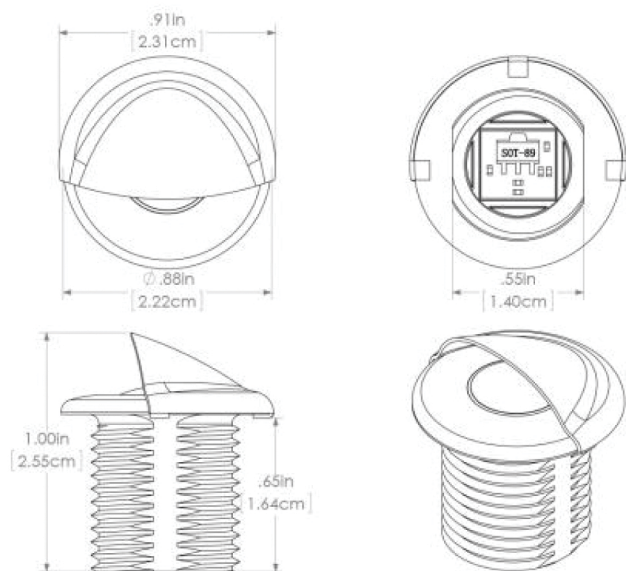

Operating Temp (°F): -31 to + 131 F

IP67 Compliant

Certified Ignition Protected

Dimensions: 0.91in (2.31cm) (W) x 0.91in (2.31cm) (H) x 1.00in (2.54cm) (D)

www.lumiteclighting.com | Phone: (561) 272-9840 | info@lumiteclighting.com