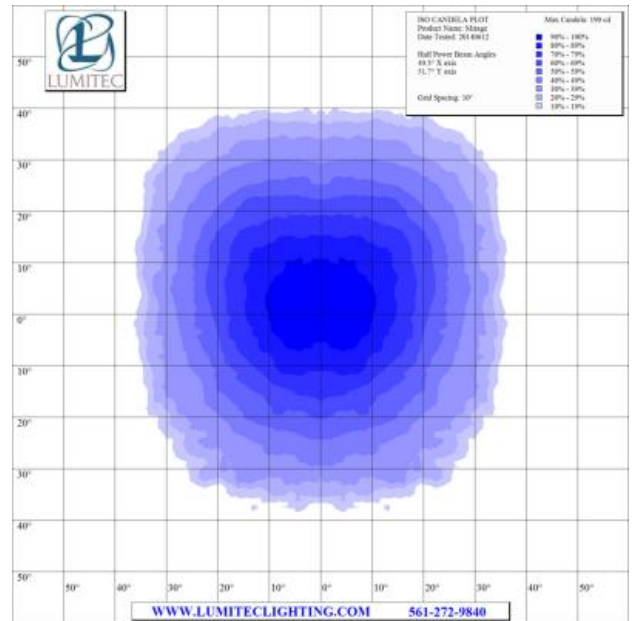

extreme environment lighting

Mirage

SKU: 113191

Color Output: White Dimming, Blue Dimming

Finish: Glass

With multiple improvements for 2014, Lumitec's Mirage down lights remain the best performing down light on the market today. Utilizing the most efficient emitters commercially available, Mirage boasts incredible output and a profile that is among the slimmest in the industry. In field studies Mirage exceeded the output of 20 watt halogens.* Equally suited to elegant salons or no-nonsense T-tops. (*6 watt devices will exceed output of 20 watt halogens, 3 watt devices will exceed output of 10 watt halogens).

- Voltage: 10 - 30vDC
- 12vDC Amps: 490mA
- 24vDC Amps: 250mA
- Correlated Color Temperature: 5000
- Color Rendering Index: 70+
- Rated Watts: 6
- Lumens (White): 372
- Operating Temp (°C): -35 to +55 C
- Operating Temp (°F): -31 to + 131 F
- IP67 Compliant
- Certified Ignition Protected

Dimensions: 2.50in (6.35cm) (W) x 2.50in (6.35cm) (H) x 1.11in (2.81cm) (D)

www.lumiteclighting.com | Phone: (561) 272-9840 | info@lumiteclighting.com

ISO LUX PLOT
Product Name: Mirage
Date Tested: 20140612

Max Lux at 10': 20 lx

Target Distance: 10'
Grid Spacing: 2'

- 90% - 100%
- 80% - 89%
- 70% - 79%
- 60% - 69%
- 50% - 59%
- 40% - 49%
- 30% - 39%
- 20% - 29%
- 10% - 19%