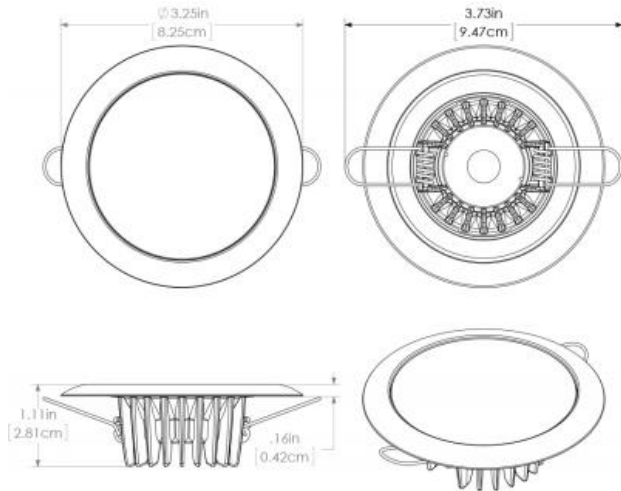

extreme environment lighting

Mirage

SKU: 113191

Color Output: White Dimming, Blue Dimming

Finish: Glass

With multiple improvements for 2014, Lumitec's Mirage down lights remain the best performing down light on the market today. Utilizing the most efficient emitters commercially available, Mirage boasts incredible output and a profile that is among the slimmest in the industry. In field studies Mirage exceeded the output of 20 watt halogens.* Equally suited to elegant salons or no-nonsense T-tops. (*6 watt devices will exceed output of 20 watt halogens, 3 watt devices will exceed output of 10 watt halogens).

Dimensions: 2.50in (6.35cm) (W) x 2.50in (6.35cm) (H) x 1.11in (2.81cm) (D)

www.lumiteclighting.com | Phone: (561) 272-9840 | info@lumiteclighting.com

ISO LUX PLOT
Product Name: Mirage
Date Tested: 20140612

Max Lux at 10': 20 lx

Target Distance: 10'
Grid Spacing: 2'

- 90% - 100%
- 80% - 89%
- 70% - 79%
- 60% - 69%
- 50% - 59%
- 40% - 49%
- 30% - 39%
- 20% - 29%
- 10% - 19%