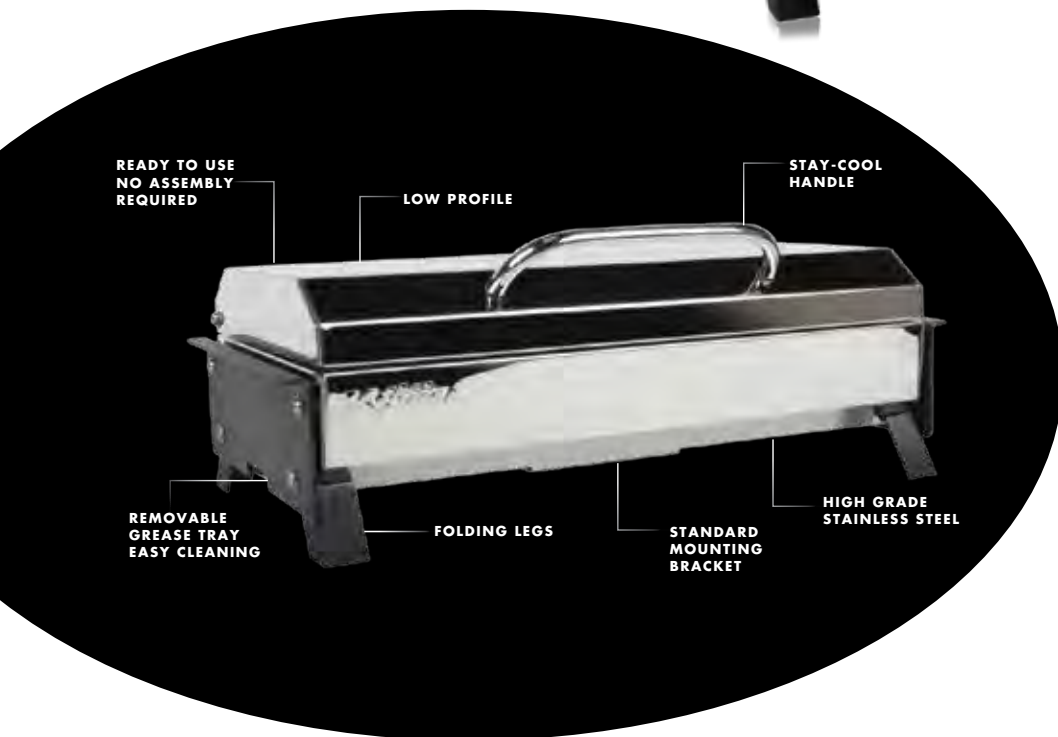

PROFILE

150

PREMIUM STAINLESS STEEL GRILL

The Kuuma Profile 150 Grill is the perfect portable grill for the chef with limited storage space. Its compact size is optimal for when space is at a premium. Profile grills can be easily transported and can also be mounted to any Kuuma rail-, rod- or pedestal mount.

58120 Profile 150 Electric

58121 Profile 150 Gas

TWO MODELS AVAILABLE:

Profile 150 Electric
 Part Number: 58120
 Dimensions: 22" x 12" x 8"
 Cooking Surface Area: 145 Square Inches

Electric, 110V, 15 AMP Circuit

700°F + on cooking surface
 Designed for standard 120V electrical outlet

Profile 150 Gas with Regulator
 Part Number: 58121
 Dimensions: 24" x 12" x 8"
 Cooking Surface Area: 145 Square Inches

1"-20 Throwaway Cylinder Threads

Designed for high pressure propane - disposable or larger refillable tanks